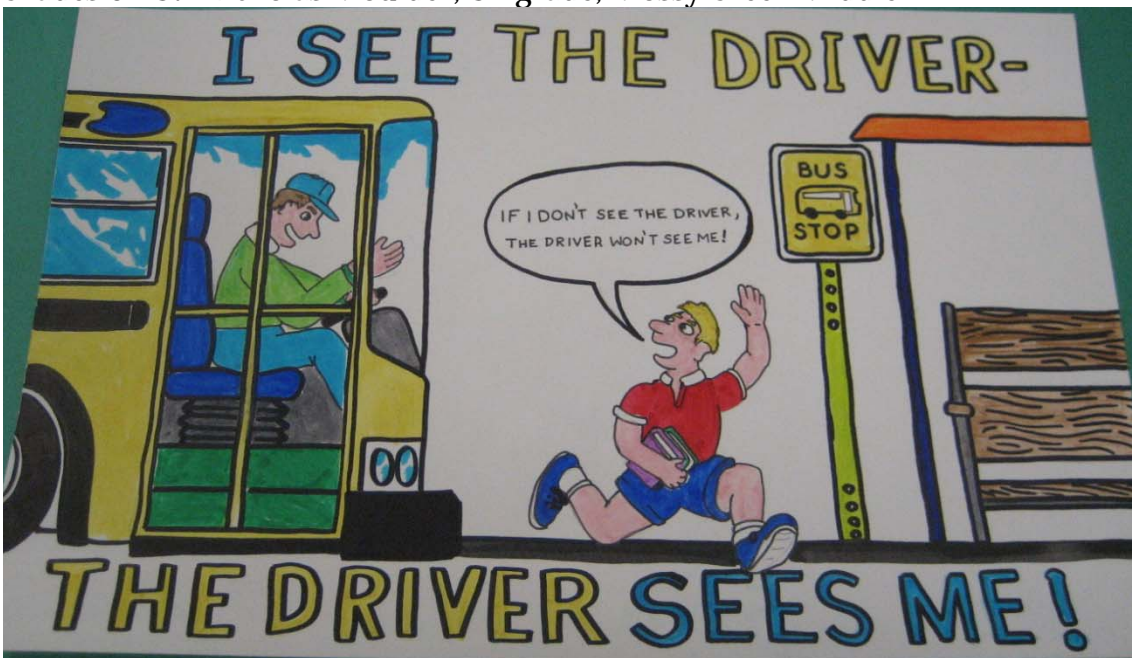

Grades 6 - 8: Nicholas Moulder, 8th grade, Mossy Creek Middle