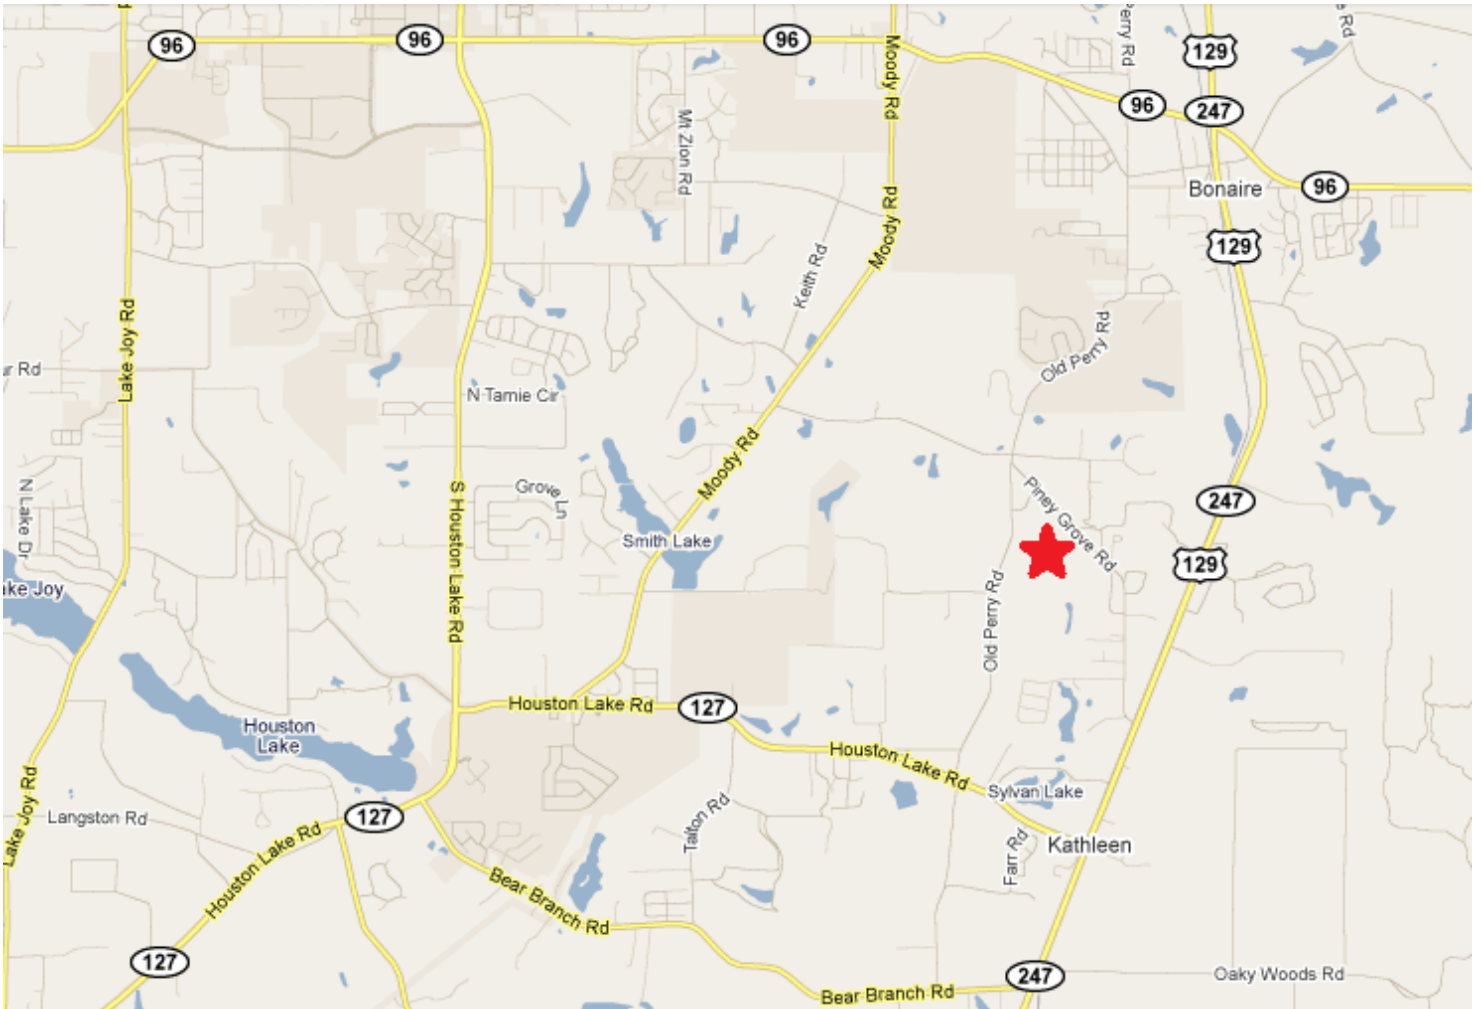

Veterans High School

Directions and Map

340 Piney Grove Rd. Kathleen, GA 31047

478 218.7537 fax 478 218.7570

From Interstate 75

Take exit 142 Houser's Mill Rd/ Hwy 96.
Drive east for 8.9 miles.
Turn right on Old Perry Rd.
Veterans High School will be on the left in 2.3 miles

From Highway 247 (traveling south)

Drive South on Hwy 247.
Turn right at Hwy 96.
Take the 2nd left onto Old Perry Rd.
Veterans High School will be on the left in 2.3 miles

From Highway 127

Drive East towards Hwy 247.
Pass Moody Rd and continue for 2 miles
Turn left onto Old Perry Rd.
Veterans High School will be on your right in 1.7 miles

From Highway 247 (traveling north)

Drive North on Hwy 247
Turn left at Hwy 96.
Take the 2nd left onto Old Perry Rd.
Veterans High School will be on the left in 2.3 miles